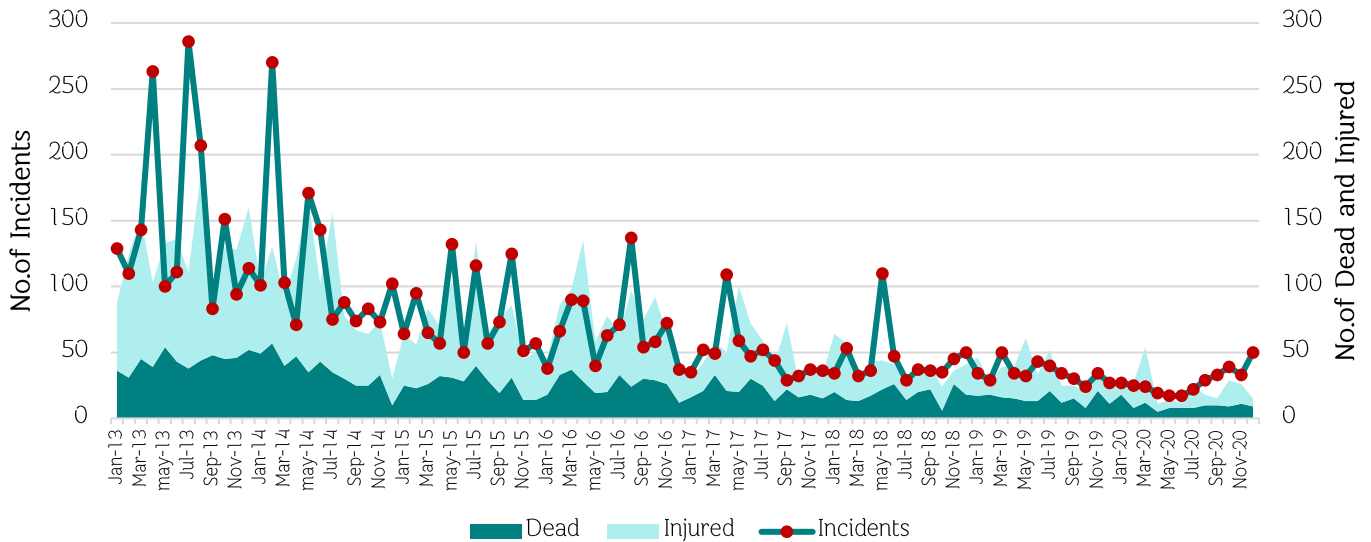

Incidents = 20,847

Total Jan 2004 – Dec 2020

Dead = 7,201

Injured = 13,394

15			
Casualties			
50	9	6	
Incidents	Dead	Injured	
	Hard Target	2	Hard Target
	Soft Target	7	Soft Target
Below 18 Male : 0 Female : 0			
18-59 years Male : 13 Female : 0			
Above 60 years Male : 1 Female : 0			
Unclear of age Male : 1 Female : 0			

TYPE OF INCIDENTS

CAUSES OF INCIDENTS

RELIGIONS OF VICTIMS