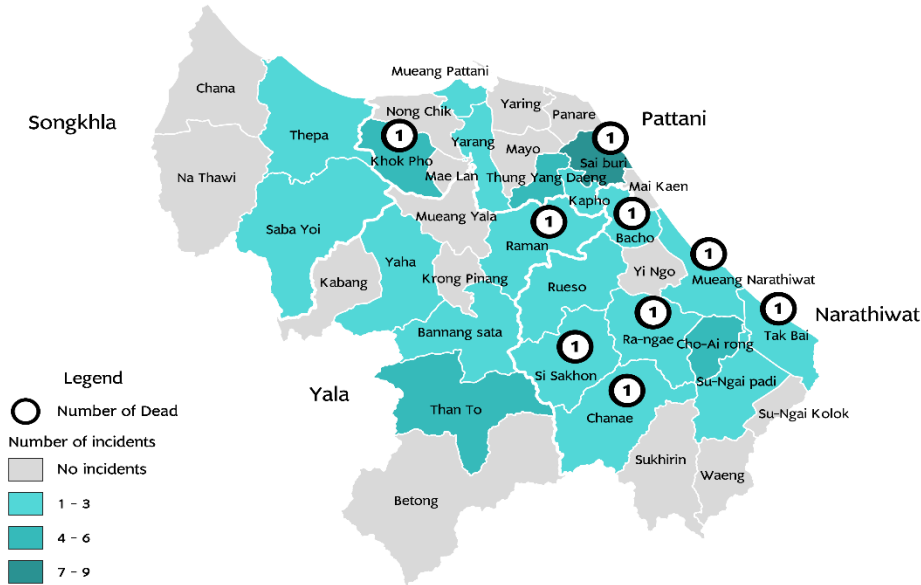

Incidents = 20,847

Total Jan 2004 – Dec 2020

Dead = 7,201

Injured = 13,394

15			
Casualties			
50	9	6	
Incidents	Dead	Injured	
	Hard Target	2	Hard Target
	Soft Target	7	Soft Target
Below 18 Male : 0 Female : 0			
18-59 years Male : 13 Female : 0			
Above 60 years Male : 1 Female : 0			
Unclear of age Male : 1 Female : 0			

TYPE OF INCIDENTS

CAUSES OF INCIDENTS

RELIGIONS OF VICTIMS